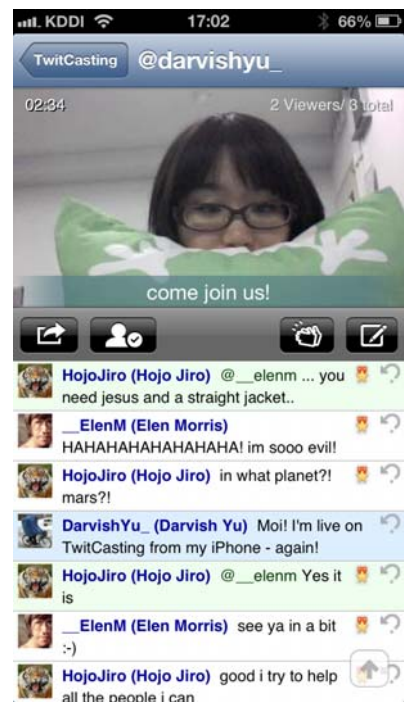

MOI CORPORATION.

2.4 million users' live communication platform "TwitCasting" raises $0.64M from East Ventures and Angel investors

TOKYO JAPAN, May 21, 2013 – Moi Corporation, which provides live streaming communication service in Japan, announced today that it has raised $0.64M as the company's first round of funding.

TwitCasting is a service to let you stream live video and tweets from your mobile devices. It has more than 2.4 million users, 80% from Japan, 10% from Brazil and 10% from other countries.

"TwitCasting is seeing the 'hockey stick' growth since last summer, and we were behind the speed of the growth in terms of human resources and the system infrastructure," said Yosuke Akamatsu, CEO of Moi Corporation. "This funding will enable us to rapidly deliver the good communication platform and acquire the core team members."

In addition, the company announced that Taiga Matsuyama, Partner of East Ventures, have taken board of director seats.

About TwitCasting:

TwitCasting is a mobile-focused live communication service launched on 2/3/2010.

It has more than 2.4 million users and getting popular in Japan especially for younger users under 25. It is also growing in Brazil and other countries in Latin America.

URL	http://twitcasting.tv/
Apps	TwitCasting Live, TwitCasting Viewer (App Store / Google Play)
Languages	English, Japanese and Portuguese
Users	2.4 Million (as of May 2013)
Awards	e27 Asia's Top 10 Apps 2010 (Singapore) Tokyo Venture Technology Award 2010 (Tokyo JAPAN)